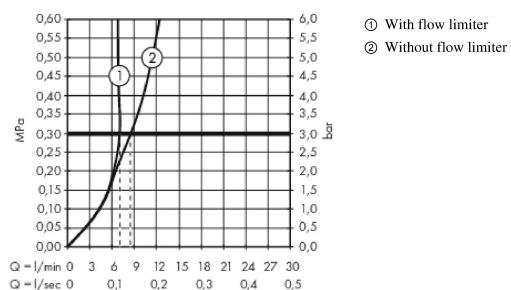

Metropol

Single lever bidet mixer with lever handle and push-open waste set

Surfaces: **Brushed Black Chrome** Article Number: **32520340**

Description

product features

- consists of: single lever bidet mixer, waste set
- projection 129 mm
- ball-pivot joint
- spray type: laminar spray
- maximum flow rate at 3 bar: 7,2 l/min
- ceramic cartridge
- temperature limitation adjustable
- suitable for continuous flow water heaters
- material waste set: metal
- connection type: G 3/8 connections
- connection dimension: DN15

Technology

Design awards

Product image

Scale drawing

Flowchart

Metropol
Single lever bidet mixer with lever handle and push-open waste set
 Surfaces: **Brushed Black Chrome** Article Number: **32520340**

Exploded Drawing