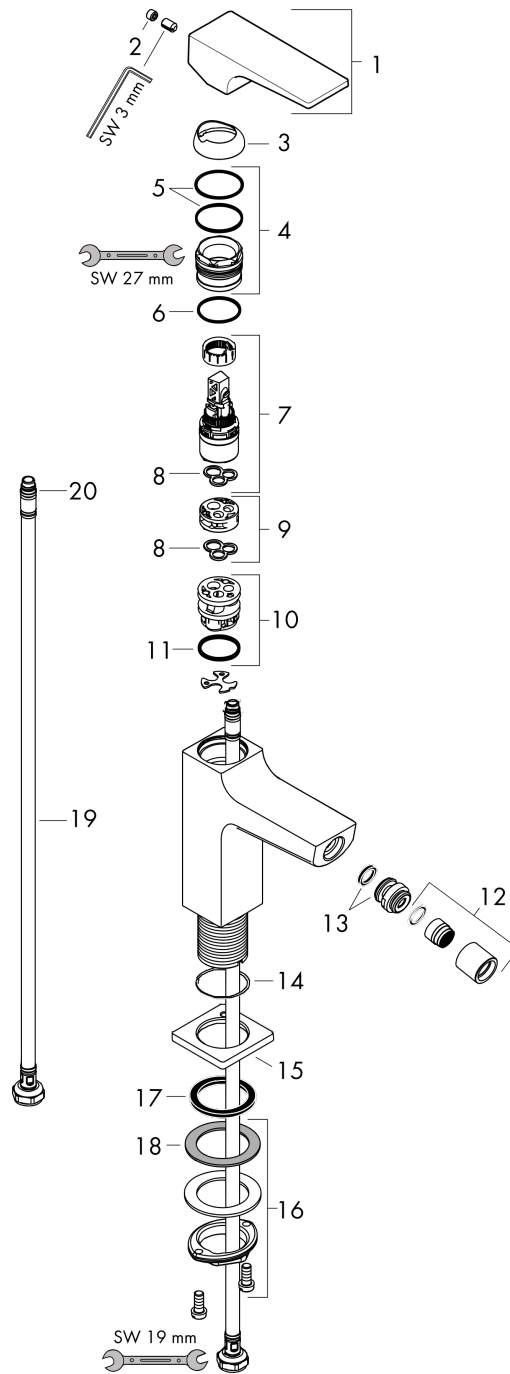

Metropol

Single lever bidet mixer with lever handle and push-open waste set

Surfaces: **Brushed Black Chrome** Article Number: **32520340**

Description

product features

- consists of: single lever bidet mixer, waste set
- projection 129 mm
- ball-pivot joint
- spray type: laminar spray
- maximum flow rate at 3 bar: 7,2 l/min
- ceramic cartridge
- temperature limitation adjustable
- suitable for continuous flow water heaters
- material waste set: metal
- connection type: G 3/8 connections
- connection dimension: DN15

Technology

Design awards

Product image

Scale drawing

Flowchart

Metropol
Single lever bidet mixer with lever handle and push-open waste set
 Surfaces: **Brushed Black Chrome** Article Number: **32520340**

Exploded Drawing

Year of production: >11/19

Metropol

Single lever bidet mixer with lever handle and push-open waste set

Surfaces: **Brushed Black Chrome** Article Number: **32520340**

Spare part list

Year of production: >11/19

Pos.	Description	Article Number	Price	PU
1	handle	92995340	-	1
2	screw cover	95704000	-	1
3	flange	92625340	-	1
4	nut	92689000	-	1
5	O-ring 27x1,5	92527000	-	1
6	O-ring 25x1,5	98146000	-	1
7	cartridge, assy	97685000	-	1
8	seal	98865000	-	1
9	adapter for cartridge	92628000	-	1
10	adapter for cartridge	98866000	-	1
11	O-ring 23x2	98398000	-	1
12	aerator laminar M16x1 (7 l/min)	97360340	-	1
13	ball joint	97362340	-	1
14	O-ring 32x1,5	92936000	-	1
15	escutcheon	93048340	-	1
16	fixing set (Ø 32)	13961000	-	1
17	flat seal	98749000	-	1
18	lever collar	97548000	-	1
19	connection hose 450 mm M8x0,75 G3/8	97206000	-	1
20	O-ring 6,6x1,6	93019000	-	1
a	push-open waste set	50100340	-	1
b	fixation extension 35 mm	13898000	-	1