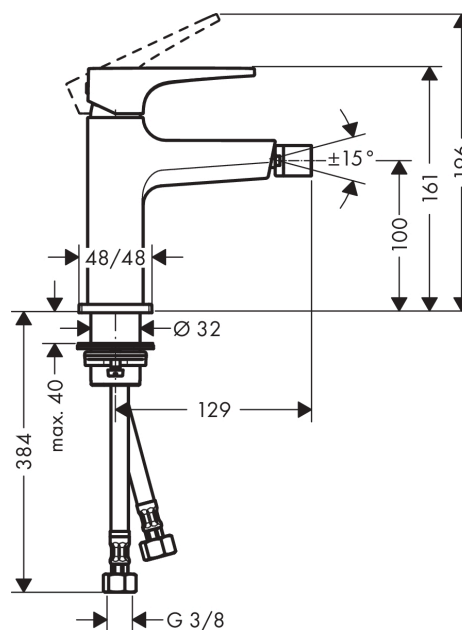

Metropol

Single lever bidet mixer with lever handle and push-open waste set

Surfaces: **Brushed Black Chrome** Article Number: **32520340**

Description

product features

- consists of: single lever bidet mixer, waste set
- projection 129 mm
- ball-pivot joint
- spray type: laminar spray
- maximum flow rate at 3 bar: 7,2 l/min
- ceramic cartridge
- temperature limitation adjustable
- suitable for continuous flow water heaters
- material waste set: metal
- connection type: G 3/8 connections
- connection dimension: DN15

Technology

Design awards

Product image

Scale drawing

Flowchart

Metropol
Single lever bidet mixer with lever handle and push-open waste set
 Surfaces: **Brushed Black Chrome** Article Number: **32520340**

Exploded Drawing

Year of production: >11/19

Metropol

Single lever bidet mixer with lever handle and push-open waste set

Surfaces: **Brushed Black Chrome** Article Number: **32520340**

Spare part list

Year of production: >11/19

Pos.	Description	Article Number	Price	PU
1	handle	92995340	-	1
2	screw cover	95704000	-	1
3	flange	92625340	-	1
4	nut	92689000	-	1
5	O-ring 27x1,5	92527000	-	1
6	O-ring 25x1,5	98146000	-	1
7	cartridge, assy	97685000	-	1
8	seal	98865000	-	1
9	adapter for cartridge	92628000	-	1
10	adapter for cartridge	98866000	-	1
11	O-ring 23x2	98398000	-	1
12	aerator laminar M16x1 (7 l/min)	97360340	-	1
13	ball joint	97362340	-	1
14	O-ring 32x1,5	92936000	-	1
15	escutcheon	93048340	-	1
16	fixing set (Ø 32)	13961000	-	1
17	flat seal	98749000	-	1
18	lever collar	97548000	-	1
19	connection hose 450 mm M8x0,75 G3/8	97206000	-	1
20	O-ring 6,6x1,6	93019000	-	1
a	push-open waste set	50100340	-	1
b	fixation extension 35 mm	13898000	-	1